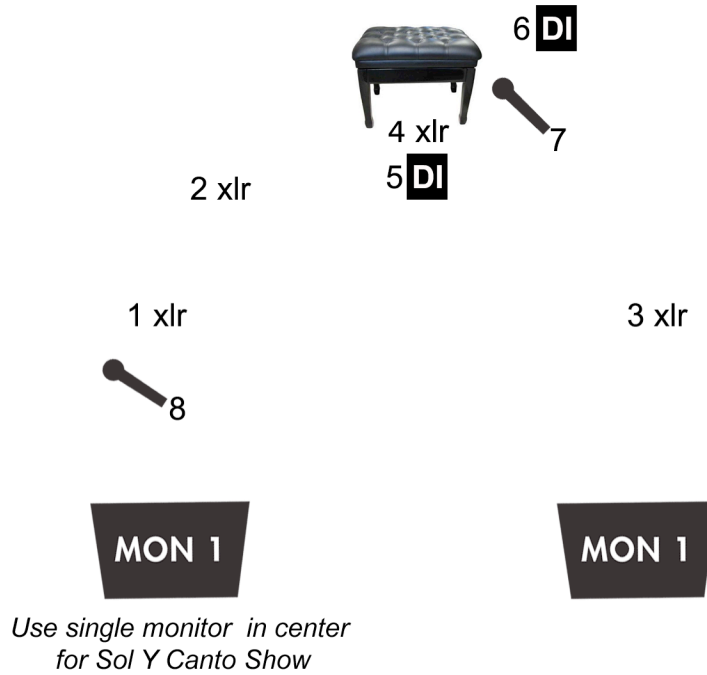

SWEET PLANTAIN

Stage Plot / Input List

BACKLINE REQUIRED

- 1 adjustable piano bench
- 4 music stands
- 3 armless chairs
- 1 small stool or wedge to rest computer

INPUT LIST

- 1. Violin xlr
 - 2. Violin xlr
 - 3. Viola xlr
 - 4. Cello xlr
 - 5. Cello DI
 - 6. Left and right DI for computer
 - 7. Vocal Mic
 - 8. Trombone mic (optional)
- } quartet will provide clip-on mics *phantom power required*